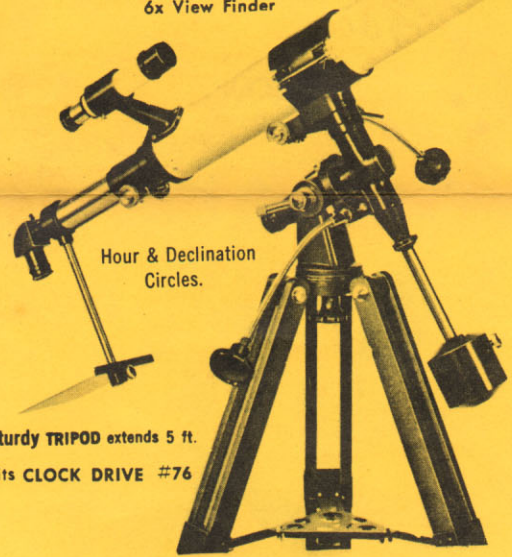

2x BARLOW LENS
5x View Finder

Mirror: 900mm focal length
2 Eyepieces: 4mm (225, 450x),
Accessories: 20mm (45, 90x)
Barlow L, Sun Filter
View Finder.

#815

454x REFRACTING TELESCOPE

46-100-227x
92-200-454x

2x BARLOW LENS
EQUATORIAL MOUNT

Minute Motion Adjustment
6x View Finder

2600

Hour & Declination
Circles.

Sturdy TRIPOD extends 5 ft.
fits CLOCK DRIVE #76

Objective L: 60mm dia., 910mm focal length
3 Eyepieces: 4mm (227, 454x), 9mm (100x, 200x)
20mm (46, 92x)
Accessories: Diagonal Prism, Erecting Prism
Barlow L, View Finder, Sun Filter
Sun Project. Screen, Wooden Box
2 Slow Motion Controls.

Hour & Declination
Circles.

fits CLOCK DRIVE #76

Objective L: 76 mm dia. 1200mm focal length
4 Eyepieces: 4mm (300, 600x), 6mm (200, 400x)
12½mm (96, 192x), 20 mm (60, 120x)
Accessories: Diagonal Prism, Erecting Prism
Barlow L, View Finder, Sun Filter
Sun Project. Screen, Wooden Box
2 Slow Motion Controls.