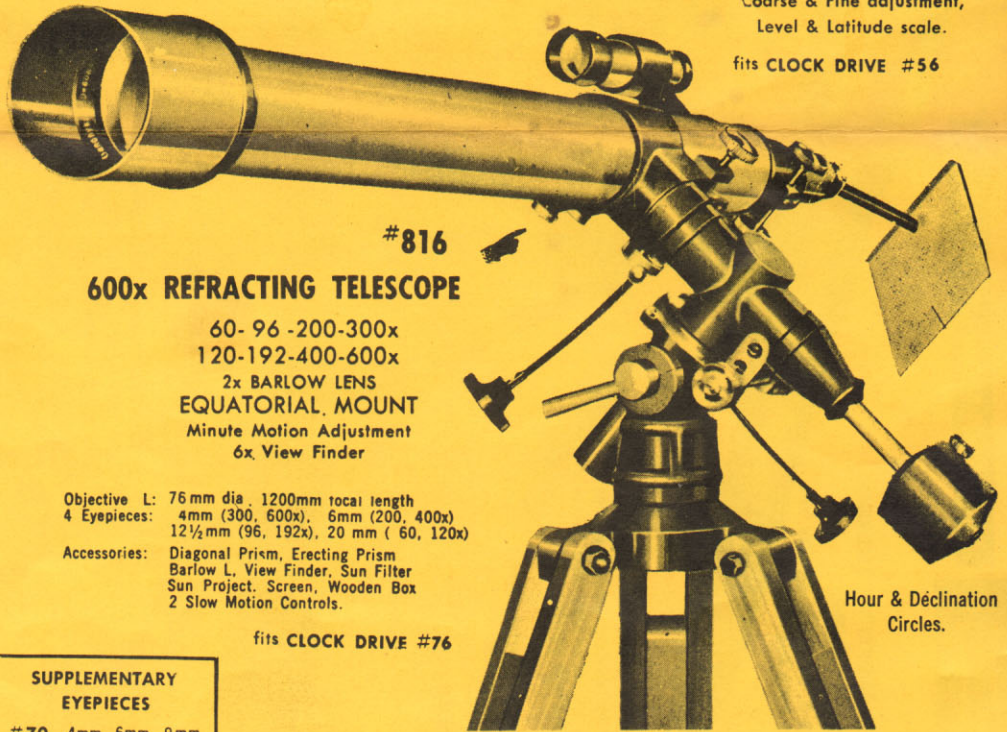

Coarse & Fine adjustment,
Level & Latitude scale.

fits CLOCK DRIVE #56

#816

600x REFRACTING TELESCOPE

60- 96 - 200-300x
120-192-400-600x

2x BARLOW LENS
EQUATORIAL MOUNT

Minute Motion Adjustment
6x View Finder

Hour & Declination
Circles.

fits CLOCK DRIVE #76

Objective L: 76 mm dia. 1200mm focal length
4 Eyepieces: 4mm (300, 600x), 6mm (200, 400x)
12½mm (96, 192x), 20 mm (60, 120x)
Accessories: Diagonal Prism, Erecting Prism
Barlow L, View Finder, Sun Filter
Sun Project. Screen, Wooden Box
2 Slow Motion Controls.