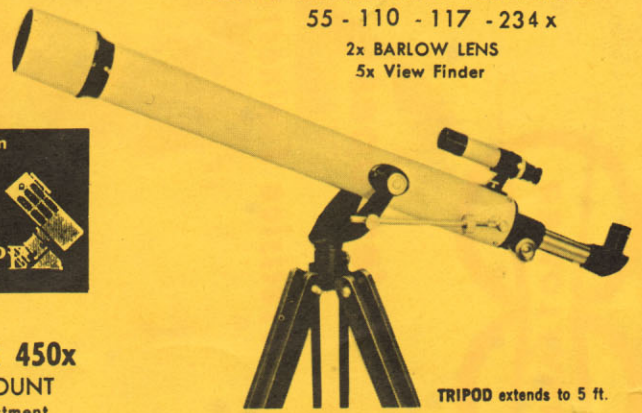

REFRACTORS & REFLECTORS

234x REFRACTING TELESCOPE

55 - 110 - 117 - 234x

2x BARLOW LENS
5x View Finder

TRIPOD extends to 5 ft.

Objective L: 60mm dia., 700mm focal length
2 Eyepieces: 6mm (117x) 12½mm (55x)
Accessories: Diagonal Prism, Erecting L.
Barlow L View Finder, Sun Filter