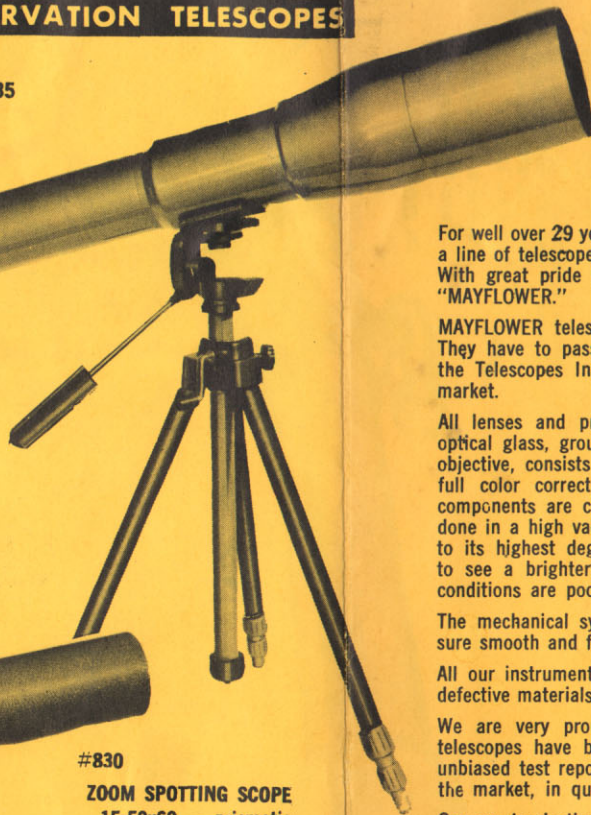

OBSERVATION TELESCOPES

#835

ZOOM OBSERVATION TELESCOPE 20-80x80

Large 3" achromatic objective lens gives extra brightness.

Ideal for viewing land, sea, hills open spaces — from view homes and vantage points.

Sturdy high metal TRIPOD extends to 63" Adjustable rubber tips and metal pegs.

#830

ZOOM SPOTTING SCOPE 15-50x60 — prismatic.

Compact telescopes for observation or spotting use. Lightweight, easy to carry around.