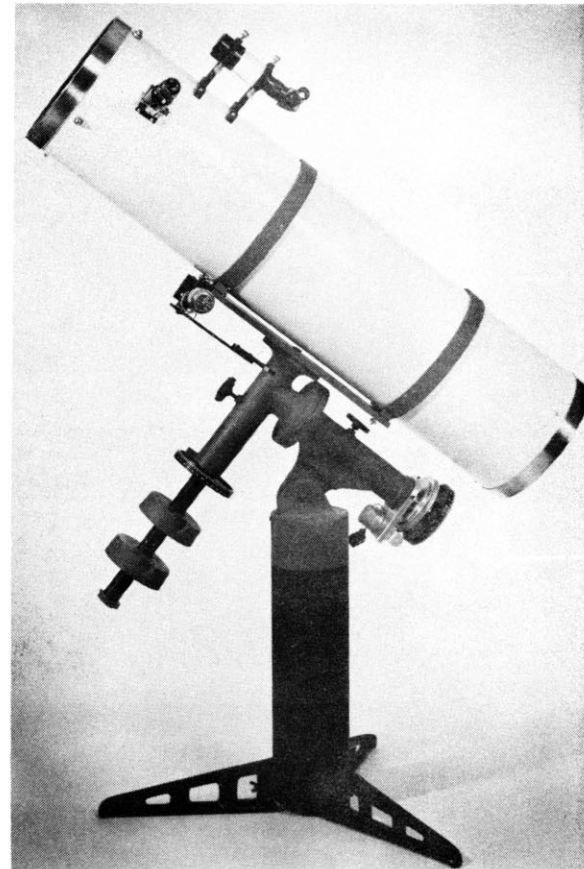

10" BASIC Model complete with Heavy Duty mount as on Standard and Delux models, 8x50 viewfinder, 1 1/4" focuser, Or. 4mm, Or. 12.5mm and 2X Barlow .....$ 725.00 f.o.b.
Packing charge $25.00

8" TELESCOPES

8" DELUX Model complete with Heavy Duty Mount, 6x30mm viewfinder, 1 1/4" focuser, Kellner 25mm, Or. 9mm and Kellner 12mm, 5.6" Clock Drive, 6" Aluminum circles .....$ 810.00 f.o.b.

8" BASIC Model same as DELUX with the exception of the mount which is our rugged lightweight model .....$ 425.00 f.o.b.
Packing charge $25.00

6" SERIES TELESCOPES

6" DELUX Model complete with our rugged lightweight mount, 5.6" clock drive, 6" aluminum circles, 6x30mm viewfinder, 1 1/4" focuser, and three Kellner eyepieces, 25mm, 12mm, 6mm ....$ 517 f.o.b.

6" BASIC Model complete as above except for the clock drive and setting circles, which can be purchased as optional equipment .....$ 350.00 f.o.b.
Packing charge $25.00

TUBE ASSEMBLIES

6" F/8 .....$240.00 f.o.b.
8" F/7 .....$300.00 f.o.b.
10" F/5.6 or F/6 .....$500.00 f.o.b.
12 1/2" F/6 .....$695.00 f.o.b.
Packing Charge .....$ 15.00

UNIVERSAL RACK AND PINION FOCUSER, 1 1/4" $23.75
2" focuser, rack and pinion
w/adapter for 1 1/4" eyepieces $48.95