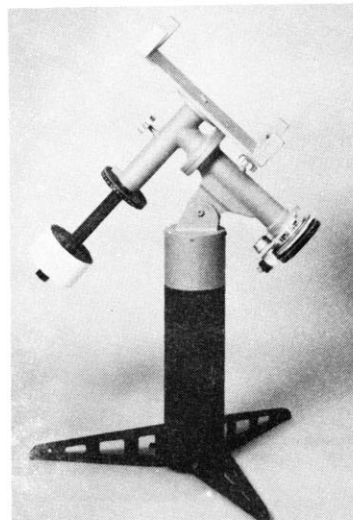

W. R. PARKS COMPANY

P.O. BOX 6683

TORRANCE, CALIFORNIA 90504

(213) 532-6066

PRICE LIST EFFECTIVE NOVEMBER 1, 1981

Heavy Duty Equatorial Mount	\$375.00 f.o.b.
Heavy Duty Equatorial Mount w/5.6" Drive, 6" circles	\$535.00 f.o.b.
Heavy Duty Equatorial Mount w/5.6" Drive, 220volts, 50Hz	\$565.00 f.o.b.
Packing Charge	\$ 20.00
Lightweight Equatorial Mount	\$150.00 f.o.b.
Lightweight Mount w/5.6" Drive and 6" circles	\$317.50 f.o.b.
Lightweight Mount w/5.6" Drive for Europe (220 volts, 50Hz)	\$295.00 f.o.b.
Packing Charge	\$ 20.00