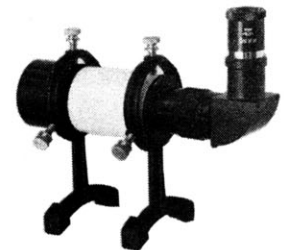

16" Mirror

18" I.D. x 48" to 60"	\$125.00 f.o.b.
18" I.D. x 61" to 90"	\$200.00 f.o.b.
18" I.D. x 91" to 120"	\$250.00 f.o.b.
Packing Charge	\$ 10.00
Permanent Ring Included	

SPIRAL TELESCOPE TUBES

For a 6" Mirror up to 52"	\$ 28.00 f.o.b.
For an 8" Mirror up to 60"	\$ 40.00 f.o.b.
For a 10" Mirror up to 72"	\$ 60.00 f.o.b.
Packing Charge	\$ 7.00

ALUMINUM MIRROR CELLS

6" cell (for 7" to 7-1/16" I.D. tube)	\$ 14.50 ppd.
8" cell (for 9 $\frac{3}{8}$ " I.D. tube)	\$ 16.00 ppd.
10" cell (for 11 $\frac{7}{8}$ " I.D. tube)	\$ 23.00 ppd.
12 $\frac{1}{2}$ " cell (for 15 $\frac{7}{8}$ " I.D. tube)	\$ 31.00 ppd.

Cell can be made to fit tubes plus or minus 1/4"

VIEWFINDERS

8x50mm Straight thru model	\$ 38.00 ppd.
8x50mm Right angle model	\$ 48.00 ppd.
Mounting Brackets	\$ 8.50 ppd.
Mounting brackets as separate purchase	\$ 10.00 ppd.
6x30mm Straight thru model	\$ 20.00 ppd.
6x30mm Right angle model	\$ 22.00 ppd.
Mounting Bracket	\$ 6.95 ppd.
Mounting bracket without viewfinder	\$ 8.00 ppd.