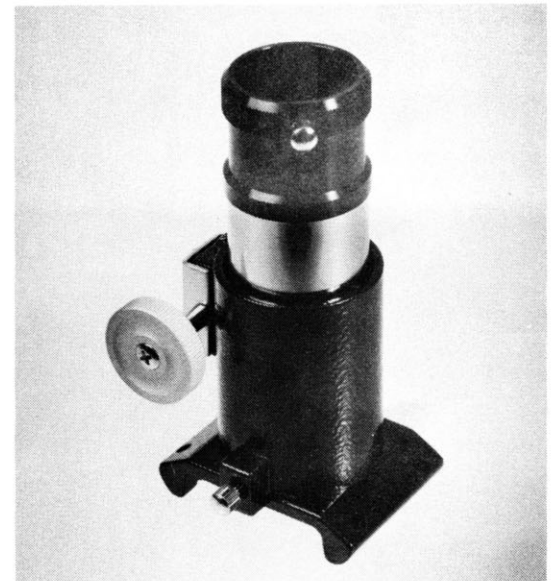

10" BASIC Model complete with Heavy Duty mount as on Standard and Delux models, 8x50 viewfinder, 1 1/4" focuser, Or. 4mm, Or. 12.5mm and 2X Barlow .....$ 725.00 f.o.b.
Packing charge $25.00

8" TELESCOPES

8" DELUX Model complete with Heavy Duty Mount, 6x30mm viewfinder, 1 1/4" focuser, Kellner 25mm, Or. 9mm and Kellner 12mm, 5.6" Clock Drive, 6" Aluminum circles .....$ 810.00 f.o.b.

8" BASIC Model same as DELUX with the exception of the mount which is our rugged lightweight model .....$ 425.00 f.o.b.
Packing charge $25.00

6" SERIES TELESCOPES

6" DELUX Model complete with our rugged lightweight mount, 5.6" clock drive, 6" aluminum circles, 6x30mm viewfinder, 1 1/4" focuser, and three Kellner eyepieces, 25mm, 12mm, 6mm ....$ 517 f.o.b.

6" BASIC Model complete as above except for the clock drive and setting circles, which can be purchased as optional equipment .....$ 350.00 f.o.b.
Packing charge $25.00

TUBE ASSEMBLIES

6" F/8 .....$240.00 f.o.b.
8" F/7 .....$300.00 f.o.b.
10" F/5.6 or F/6 .....$500.00 f.o.b.
12 1/2" F/6 .....$695.00 f.o.b.
Packing Charge .....$ 15.00

UNIVERSAL RACK AND PINION FOCUSER, 1 1/4" $23.75
2" focuser, rack and pinion
w/adapter for 1 1/4" eyepieces $48.95